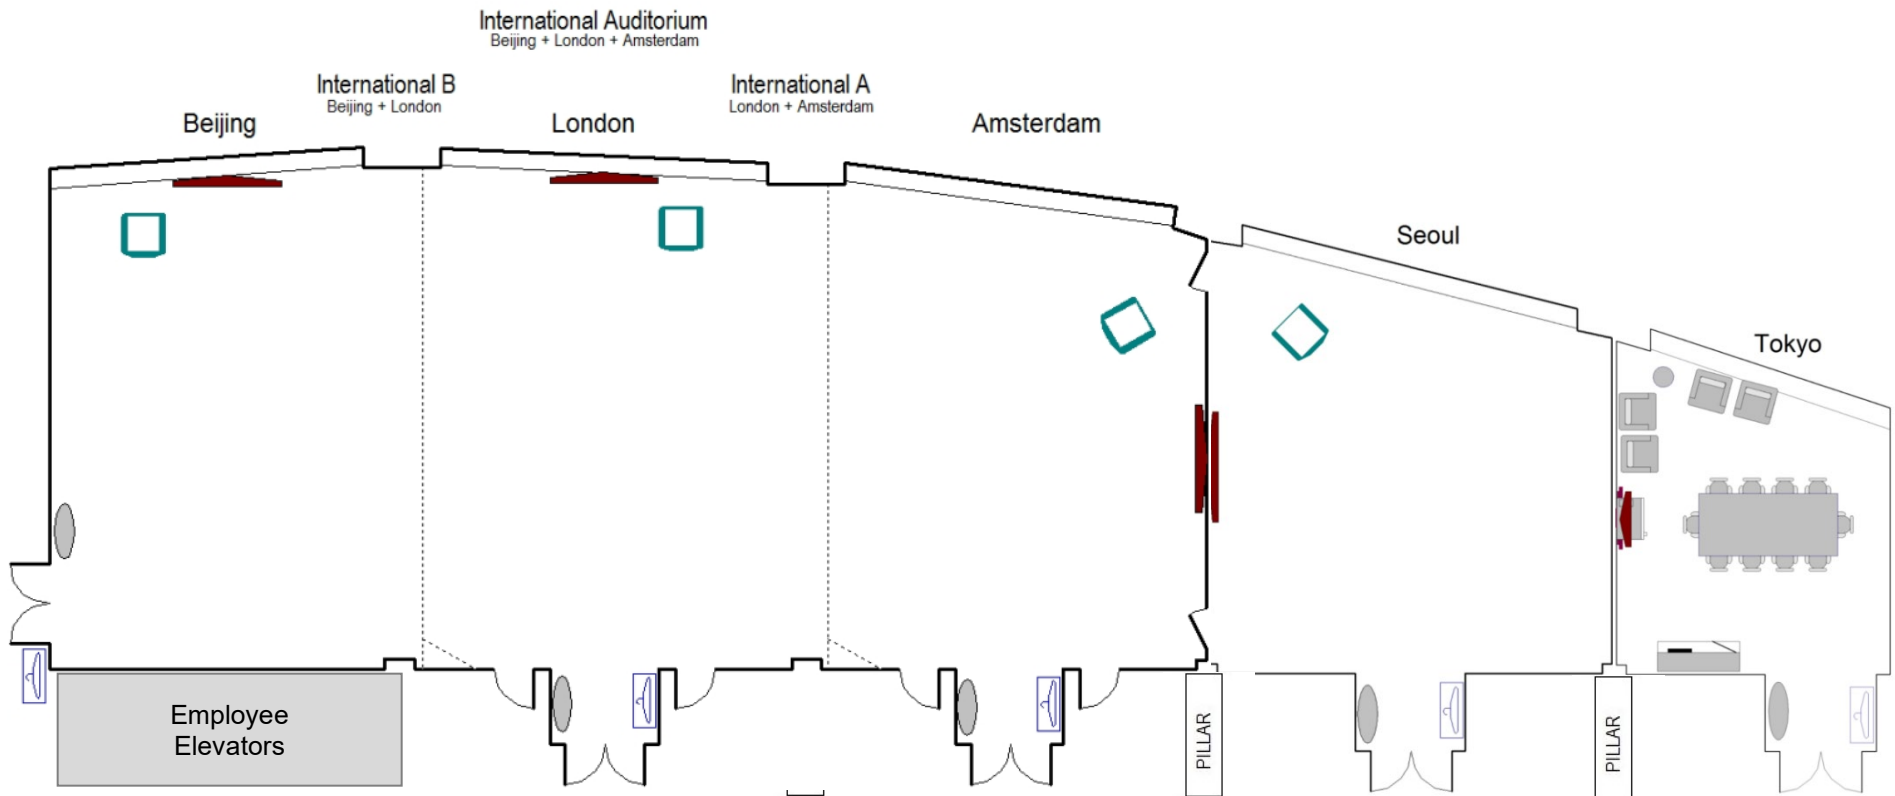

The
CONFERENCE
Center at

SEA
Seattle-Tacoma
International
Airport

Over 4,400 square feet of flexible meeting space.
Dedicated Wi-Fi, audiovisual equipment &
parking validations included.

Please contact us to book today!
206-787-6602 info@portseattle.org

←Restrooms & Mothers' Room

Mezzanine Hallway

Entrance, Lobby, & Sales Office→